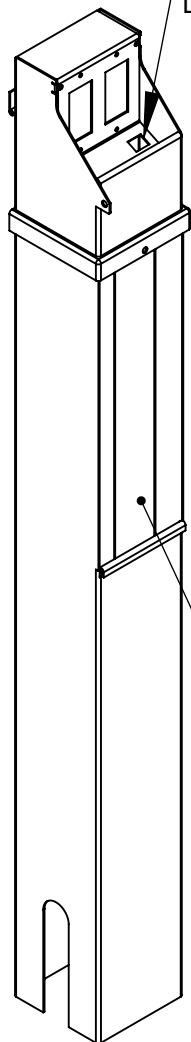

MAXIMUM
OPENING ANGLE

COVER DESIGNED
TO SELF CLOSE

OPTIONAL
DATA PORTS

PARTITION
FOR DATA
OPTION

GROUNDING LUG

PEDOC POWER SOLUTIONS
5 X 5 PEDOC
WITHOUT INTEGRAL BASE