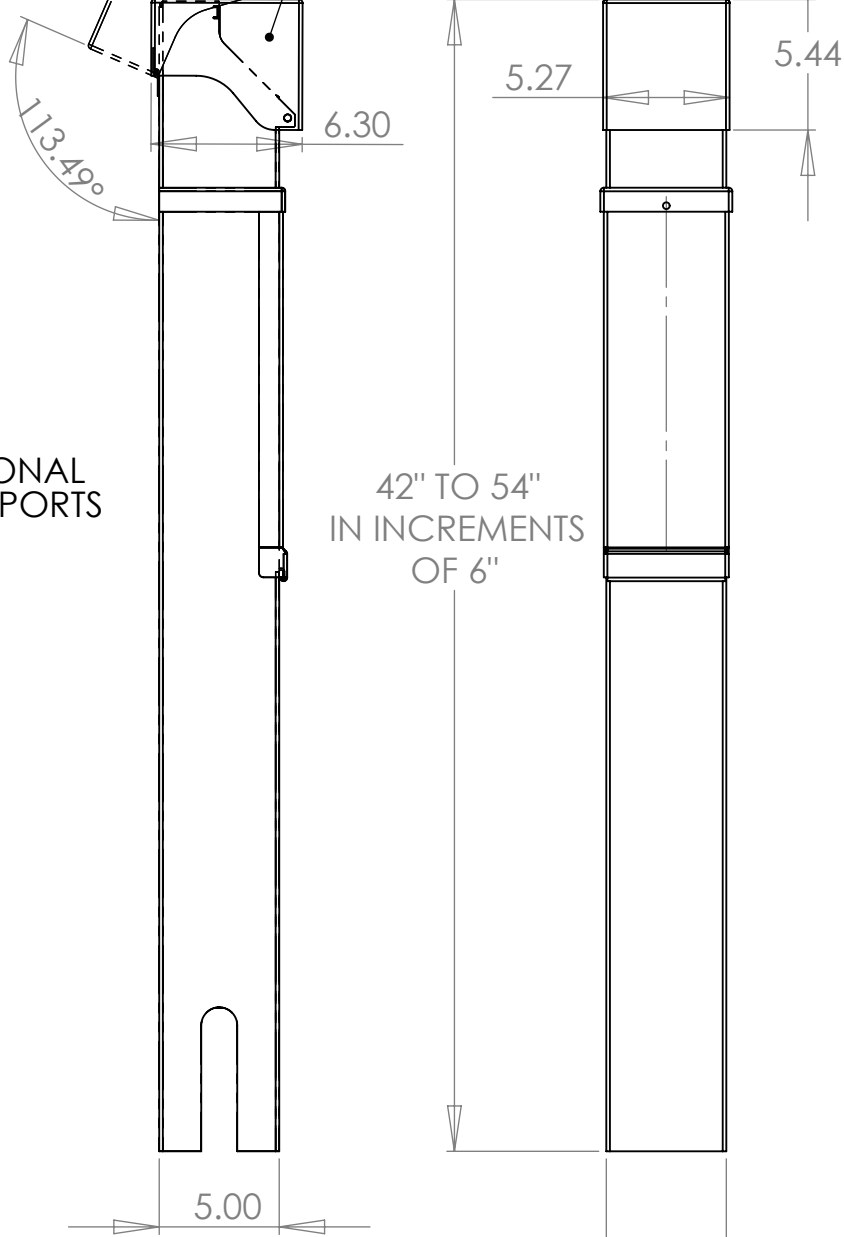

MAXIMUM
OPENING ANGLE

COVER DESIGNED
TO SELF CLOSE

OPTIONAL
DATA PORTS

PARTITION
FOR DATA
OPTION

GROUNDING LUG

PEDOC POWER SOLUTIONS
5 X 5 PEDOC
WITHOUT INTEGRAL BASE