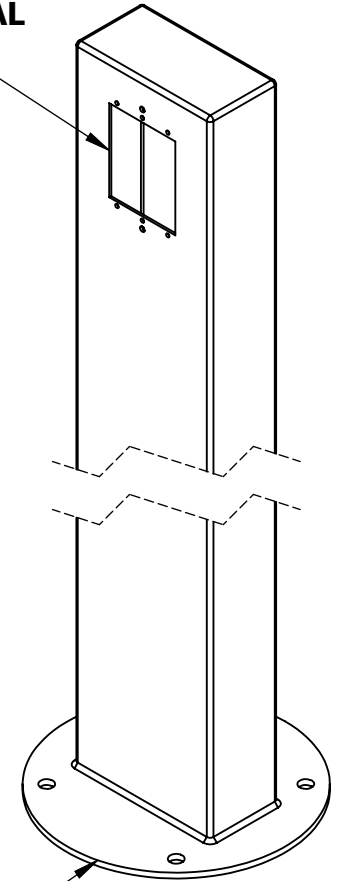

**1GANG VERTICAL
OPENING**

INTEGRAL BASE

MATERIAL:
INTEGRAL BASE, 7GAUGE STAINLESS STEEL
PEDESTAL, 14GAUGE STAINLESS STEEL

PART: 1P36V
DESCRIPTION: PEDOC Outlet Box w/Integral Base

PEDOC
THE OUTDOOR ELECTRIC POWER SOLUTION