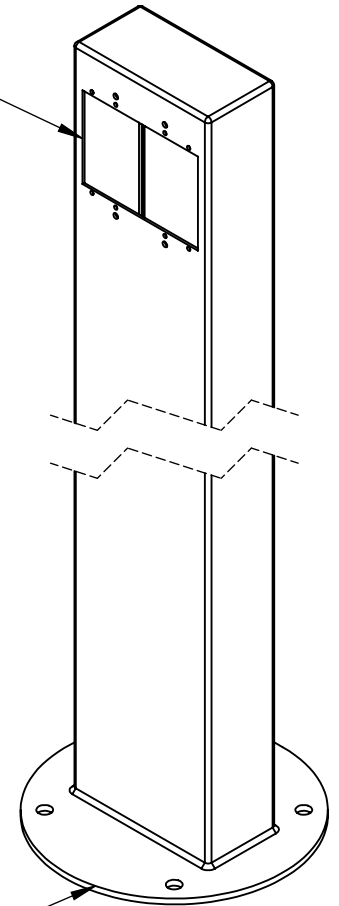

**2GANG DIVIDED
OPENING**

INTEGRAL BASE

MATERIAL:
INTEGRAL BASE, 7GAUGE STAINLESS STEEL
PEDESTAL, 14GAUGE STAINLESS STEEL

PART: 2P48D
DESCRIPTION: PEDOC Outlet Box w/Integral Base

PEDOC
THE OUTDOOR ELECTRIC POWER SOLUTION