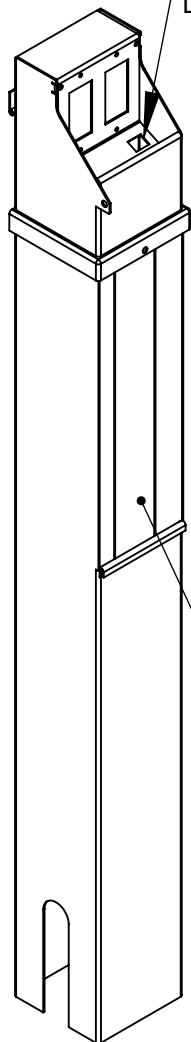

MAXIMUM OPENING ANGLE  
COVER DESIGNED TO SELF CLOSE

OPTIONAL  
DATA PORTS

PARTITION  
FOR DATA  
OPTION

GROUNDING LUG

PEDOC POWER SOLUTIONS  
5 X 5 PEDOC  
WITHOUT INTEGRAL BASE