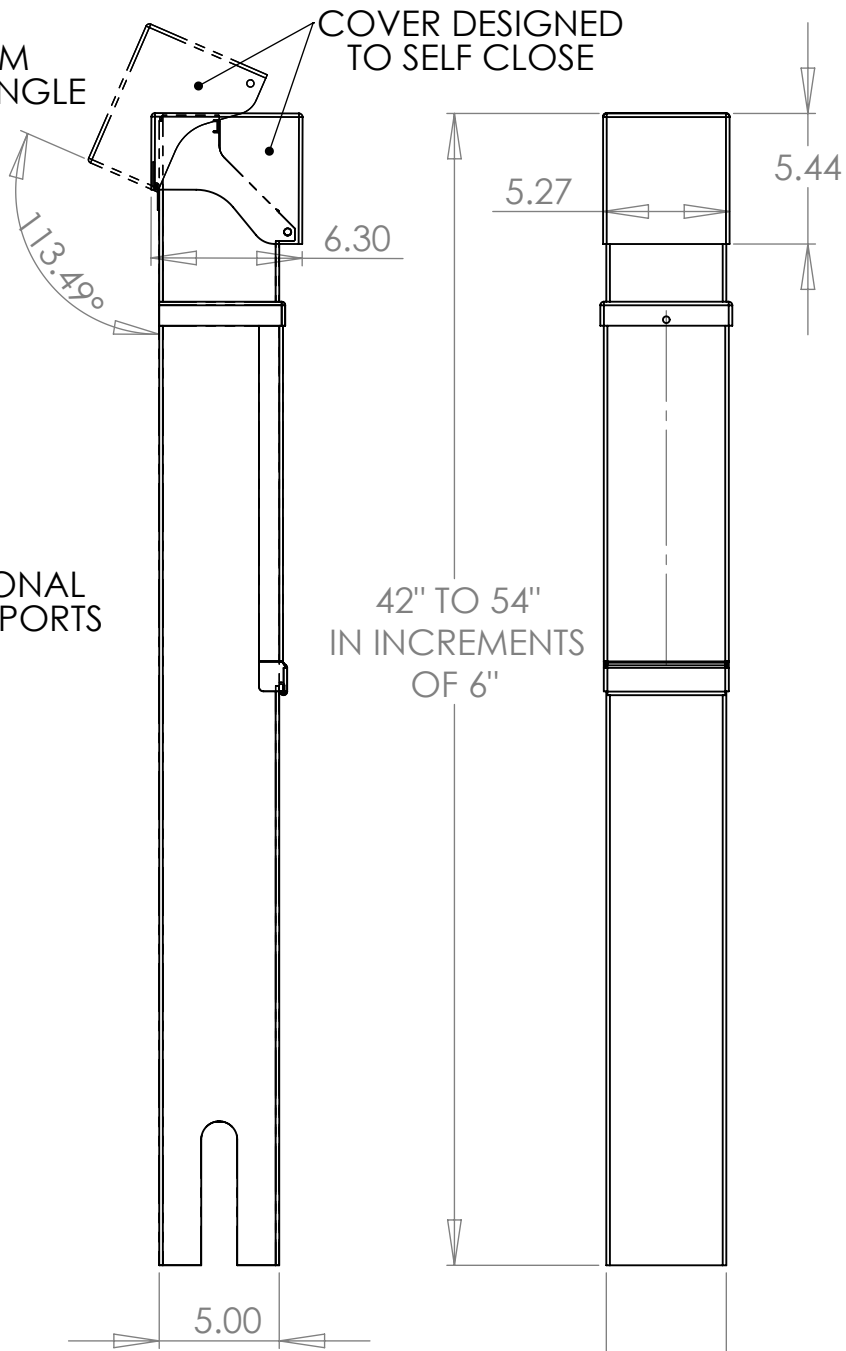

MAXIMUM OPENING ANGLE  
COVER DESIGNED TO SELF CLOSE

OPTIONAL  
DATA PORTS

PARTITION  
FOR DATA  
OPTION

GROUNDING LUG

PEDOC POWER SOLUTIONS  
5 X 5 PEDOC  
WITHOUT INTEGRAL BASE