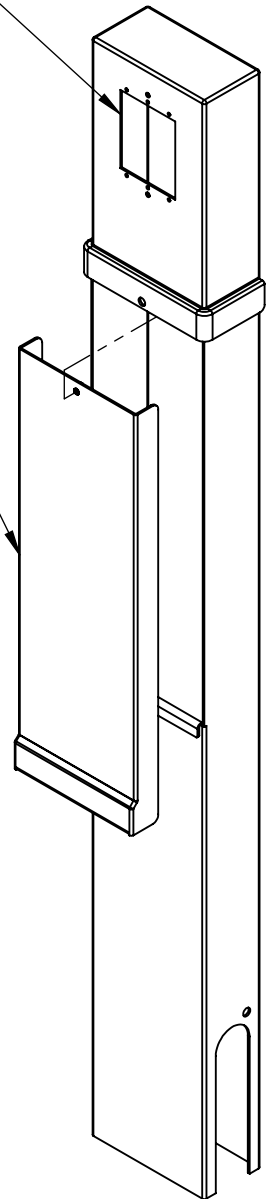

**1 GANG VERTICAL
OPENING**

**UNIVERSAL
COVER**

MATERIAL: 14GA STAINLESS STEEL

PEDOC

THE OUTDOOR ELECTRIC POWER SOLUTION

PART: 142V

DESCRIPTION: PEDOC Outlet Box Without Integral Base