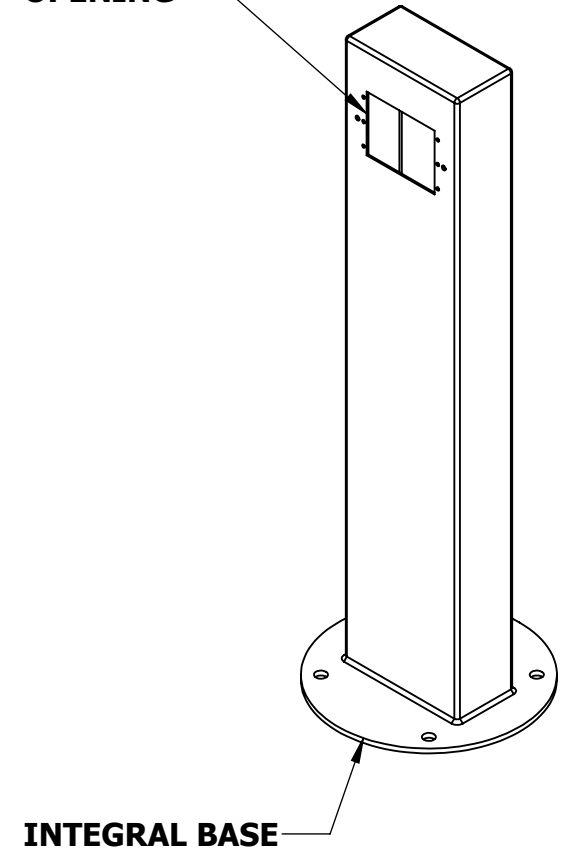

**1GANG HORIZONTAL
OPENING**

MATERIAL:
INTEGRAL BASE, 7GAUGE STAINLESS STEEL
PEDESTAL, 14GAUGE STAINLESS STEEL

PART: 1P24HZ
DESCRIPTION: PEDOC Outlet Box w/Integral Base

PEDOC
THE OUTDOOR ELECTRIC POWER SOLUTION