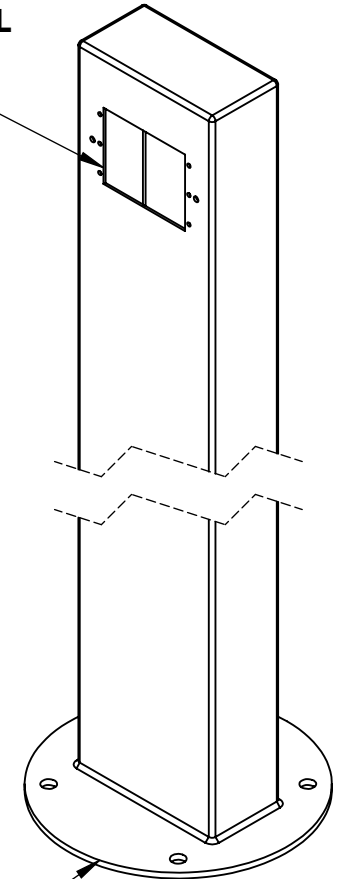

**1GANG HORIZONTAL
OPENING**

INTEGRAL BASE

MATERIAL:
INTEGRAL BASE, 7GAUGE STAINLESS STEEL
PEDESTAL, 14GAUGE STAINLESS STEEL

PART: 1P36HZ
DESCRIPTION: PEDOC Outlet Box w/Integral Base

PEDOC
THE OUTDOOR ELECTRIC POWER SOLUTION