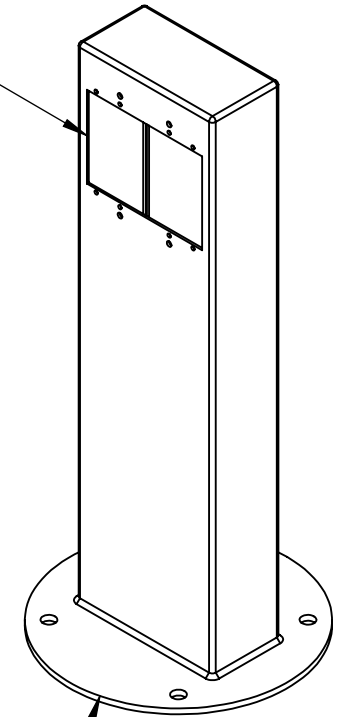

**2GANG DIVIDED
OPENING**

INTEGRAL BASE

MATERIAL:
INTEGRAL BASE, 7GAUGE STAINLESS STEEL
PEDESTAL, 14GAUGE STAINLESS STEEL

PART: 2P18D
DESCRIPTION: PEDOC Outlet Box w/Integral Base

PEDOC
THE OUTDOOR ELECTRIC POWER SOLUTION